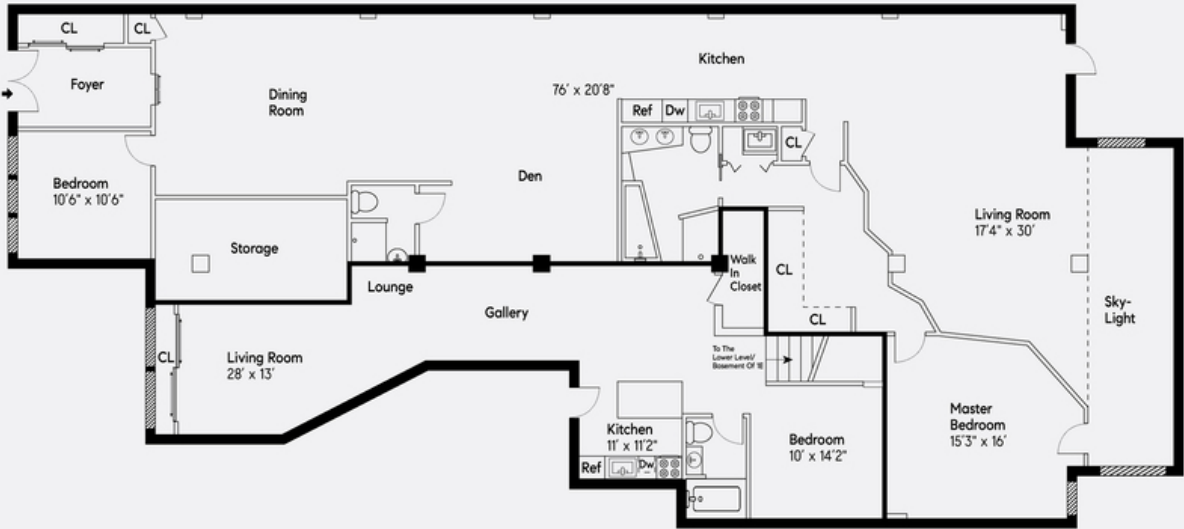

COMPASS

- Window
- Door
- Thick Wall

Lower Level
147 West 22nd Street, Apt 1EW
3 Bed | 3 Bath