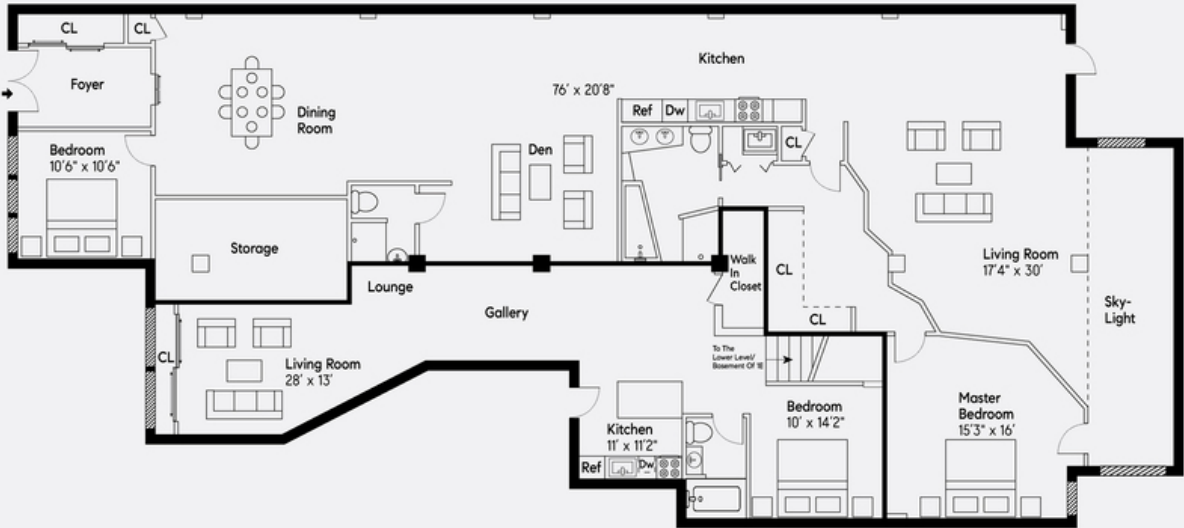

- Window
- Door
- Thick Wall

Lower Level
147 West 22nd Street, Apt 1EW
3 Bed | 3 Bath