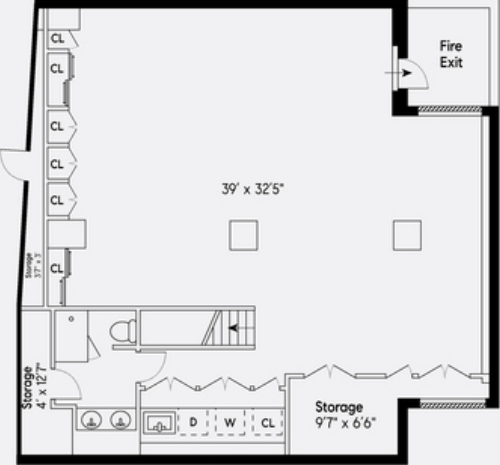

- Window
- Door
- Thick Wall

Lower Level
147 West 22nd Street, Apt 1EW
3 Bed | 3 Bath