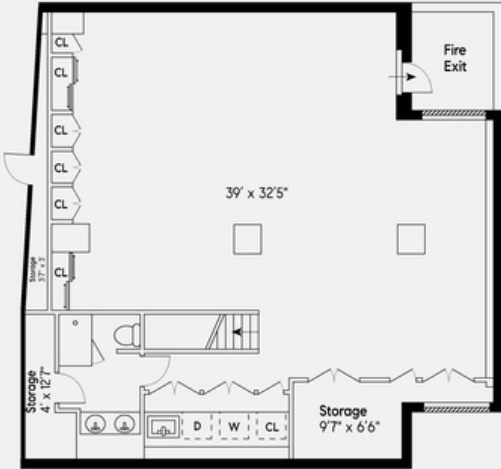

COMPASS

- Window
- Door
- Thick Wall

Lower Level
147 West 22nd Street, Apt 1EW
3 Bed | 3 Bath